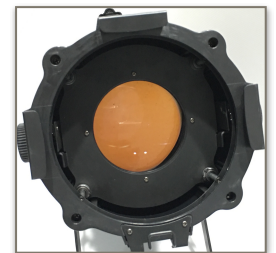

## LED 300W PROFILE SPOT ZOOM

### Specifications

**LED Power:** 300W

**Voltage:** AC90-260V 50-60Hz

**LED Colour:** 300w Warm White 4K

**LED Lifespan:** > 50,000 hours

**Beam Angle:** Zoom from 1 to 50 degrees (manual adjust)

**CRI:** >97

**Dimmer:** 0~100% linearly adjustable

**Strobe:** 1-25times/seconds

**Refresh Rate:** >400 video flicker free

**Controls:** DMX 512, Auto run, Master/Slave

**DMX Channels:** 4Ch

**IP Grade:** IP20

**Net Weight:** 15kgs

## 200W LED PROFILE SPOT

30° ( lux )		6998	2369	1024	798	350
12° ( lux )	0	20375	7046	2870	1868	923