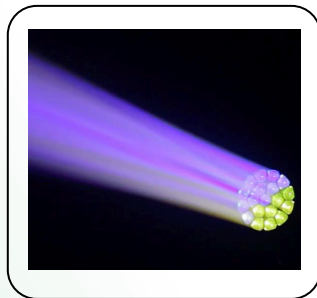

CLAIR LIGHTING

LED STRATOS PRO 19X40W

LED STRATOS PRO MAX 19X60W

Power supply

Input voltage : AC90 - 260V,50/60Hz

Overall power : 850W

Light source

Lamp source (Stratos Pro): Osram 19x40W LED lamp

RGBW 4in1

Lamp source (Stratos Pro Max) : Osram 19x60W LED lamp

RGBW 4in1

Number of LEDs: 19 LEDs with pixel control

Lamp bead life: 50000 hours

Color temperature 2500K-9000K

Effects

Effect

Zoom range: 4-60 °, 39000lux@5m@minimum angle

With colour beam, colour graphics, special effects

Front mirror plate can rotate two-way fast / slow infinitely rotating

With swirling effects, kaleidoscope effects etc

Built-in presets effect program

4 kinds of 0- 100% linear dimming mode

2 kinds of colour switching mode (RGBW / CMY)

Strobe slowest speed: 1 time / second, the fastest: 25 times / second

Control mode

XY axis rotation angle: 540/270°