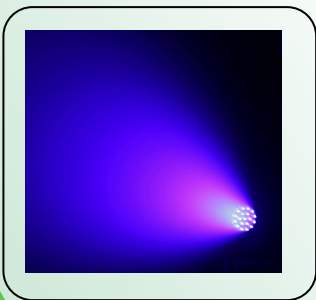

RGBW 4in1

Lamp source (Stratos Pro Max) : Osram 19x60W LED lamp

RGBW 4in1

Number of LEDs: 19 LEDs with pixel control

Lamp bead life: 50000 hours

Color temperature 2500K-9000K

Effects

Effect

Zoom range: 4-60 °, 39000lux@5m@minimum angle

With colour beam, colour graphics, special effects

Front mirror plate can rotate two-way fast / slow infinitely rotating

With swirling effects, kaleidoscope effects etc

Built-in presets effect program

4 kinds of 0- 100% linear dimming mode

2 kinds of colour switching mode (RGBW / CMY)

Strobe slowest speed: 1 time / second, the fastest: 25 times / second

Control mode

XY axis rotation angle: 540/270°