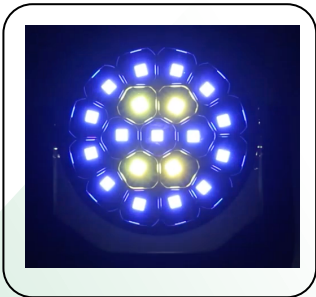

CLAIR LIGHTING

LED STRATOS PRO 19X40W

LED STRATOS PRO MAX 19X60W

Power supply

Input voltage : AC90 - 260V,50/60Hz

Overall power : 850W

Light source

Lamp source (Stratos Pro): Osram 19x40W LED lamp

RGBW 4in1

Lamp source (Stratos Pro Max) : Osram 19x60W LED lamp

RGBW 4in1

Number of LEDs: 19 LEDs with pixel control

Lamp bead life: 50000 hours

Color temperature 2500K-9000K

Effects

Effect

Zoom range: 4-60 °, 39000lux@5m@minimum angle

With colour beam, colour graphics, special effects

Front mirror plate can rotate two-way fast / slow infinitely rotating

With swirling effects, kaleidoscope effects etc

Built-in presets effect program

4 kinds of 0- 100% linear dimming mode

2 kinds of colour switching mode (RGBW / CMY)

Strobe slowest speed: 1 time / second, the fastest: 25 times / second

Control mode

XY axis rotation angle: 540/270°